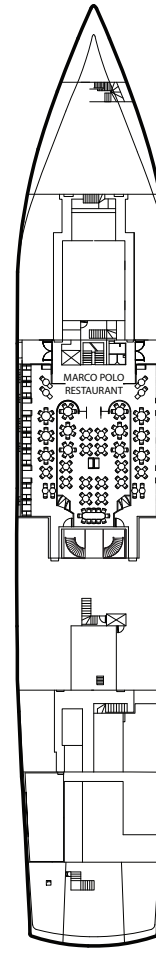

MV AEGEAN ODYSSEY

KEY

- Single cabins
- ▲ Third pullman berth in these cabins
- Third/fourth pullman berth in these cabins
- # Cabin for passengers with disabilities
- ☒ Elevator

OBSERVATION DECK

CATEGORY COLOURS

DOUBLE STATEROOM/CABINS

CAT A	Owner's Suite/Balcony
CAT B	Junior Suites/Balcony
CAT C	Deluxe Stateroom/Balcony
CAT D	Deluxe Stateroom/Balcony
CAT E	Deluxe Stateroom, Outside
CAT F	Deluxe Stateroom, Outside
CAT G	Premium Outside
CAT H	Premium Outside
CAT I*	Premium Outside
CAT J	Standard Outside
CAT K	Premium Inside
CAT L	Premium Inside
CAT M	Standard Inside

LIDO DECK

BRIDGE DECK

PROMENADE DECK

BELVEDERE DECK

COLUMBUS DECK

MARCO POLO DECK

SHIP'S SPECIFICATION

Ship's Tonnage	11,563
Length	461 Feet
Beam	67 feet
Draft	20.5 feet
Cruising Speed	18 knots
Passenger Decks	7
Stabilizers	2
Passenger Staterooms/Cabins	216
Passengers, lower beds	386
Classification	Lloyd's Register Society London
Ship's Registry	Malta

SHIP'S AMENITIES

- 2 Restaurants plus outdoor terrace dining
- 3 Lounges
- 4 Bars
- Lecture Theatre
- Library
- Shop
- Internet Centre
- Outdoor pool
- Athena Health Spa
- Beauty Salon
- Medical Center
- Telephone, Fax and E-mail via satellite
- Satellite TV, Hair Dryer and Personal Safe in every cabin