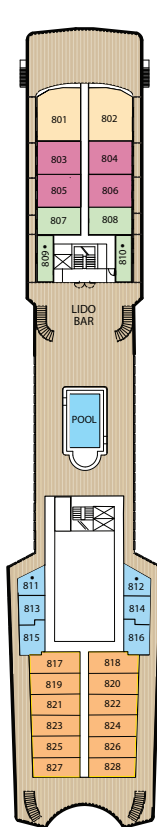

MV AEGEAN ODYSSEY

KEY

- Single cabins
- ▲ Third pullman berth in these cabins
- Third/fourth pullman berth in these cabins
- # Cabin for passengers with disabilities
- ☒ Elevator

OBSERVATION DECK

CATEGORY COLOURS

DOUBLE STATEROOM/CABINS

CAT A	Owner's Suite/Balcony
CAT B	Junior Suites/Balcony
CAT C	Deluxe Stateroom/Balcony
CAT D	Deluxe Stateroom/Balcony
CAT E	Deluxe Stateroom, Outside
CAT F	Deluxe Stateroom, Outside
CAT G	Premium Outside
CAT H	Premium Outside
CAT I*	Premium Outside
CAT J	Standard Outside
CAT K	Premium Inside
CAT L	Premium Inside
CAT M	Standard Inside

LIDO DECK

BRIDGE DECK

PROMENADE DECK

BELVEDERE DECK

COLUMBUS DECK

MARCO POLO DECK

SHIP'S SPECIFICATION

Ship's Tonnage	11,563
Length	461 Feet
Beam	67 feet
Draft	20.5 feet
Cruising Speed	18 knots
Passenger Decks	7
Stabilizers	2
Passenger Staterooms/Cabins	216
Passengers, lower beds	386
Classification	Lloyd's Register Society London
Ship's Registry	Malta

SHIP'S AMENITIES

- 2 Restaurants plus outdoor terrace dining
- 3 Lounges
- 4 Bars
- Lecture Theatre
- Library
- Shop
- Internet Centre
- Outdoor pool
- Athena Health Spa
- Beauty Salon
- Medical Center
- Telephone, Fax and E-mail via satellite
- Satellite TV, Hair Dryer and Personal Safe in every cabin