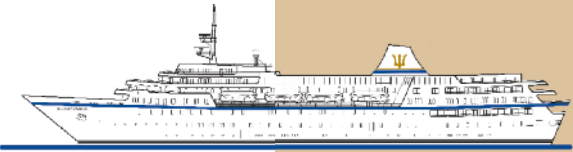

LIDO DECK

BRIDGE DECK

PROMENADE DECK

BELVEDERE DECK

COLUMBUS DECK

MARCO POLO DECK

SHIP'S SPECIFICATION

Ship's Tonnage	11,563
Length	461 Feet
Beam	67 feet
Draft	20.5 feet
Cruising Speed	18 knots
Passenger Decks	7
Stabilizers	2
Passenger Staterooms/Cabins	216
Passengers, lower beds	386
Classification	Lloyd's Register Society London
Ship's Registry	Malta