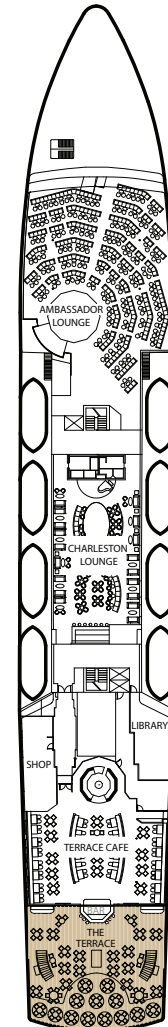

MV AEGEAN ODYSSEY

KEY

- Single cabins
- ▲ Third pullman berth in these cabins
- Third/fourth pullman berth in these cabins
- # Cabin for passengers with disabilities
- ☒ Elevator

OBSERVATION DECK

CATEGORY COLOURS

DOUBLE STATEROOM/CABINS

CAT A	Owner's Suite/Balcony
CAT B	Junior Suites/Balcony
CAT C	Deluxe Stateroom/Balcony
CAT D	Deluxe Stateroom/Balcony
CAT E	Deluxe Stateroom, Outside
CAT F	Deluxe Stateroom, Outside
CAT G	Premium Outside
CAT H	Premium Outside
CAT I*	Premium Outside
CAT J	Standard Outside
CAT K	Premium Inside
CAT L	Premium Inside
CAT M	Standard Inside

LIDO DECK

BRIDGE DECK

PROMENADE DECK

BELVEDERE DECK

COLUMBUS DECK

MARCO POLO DECK

SHIP'S SPECIFICATION

Ship's Tonnage	11,563
Length	461 Feet
Beam	67 feet
Draft	20.5 feet
Cruising Speed	18 knots
Passenger Decks	7
Stabilizers	2
Passenger Staterooms/Cabins	216
Passengers, lower beds	386
Classification	Lloyd's Register Society London
Ship's Registry	Malta

SHIP'S AMENITIES

- 2 Restaurants plus outdoor terrace dining
- 3 Lounges
- 4 Bars
- Lecture Theatre
- Library
- Shop
- Internet Centre
- Outdoor pool
- Athena Health Spa
- Beauty Salon
- Medical Center
- Telephone, Fax and E-mail via satellite
- Satellite TV, Hair Dryer and Personal Safe in every cabin