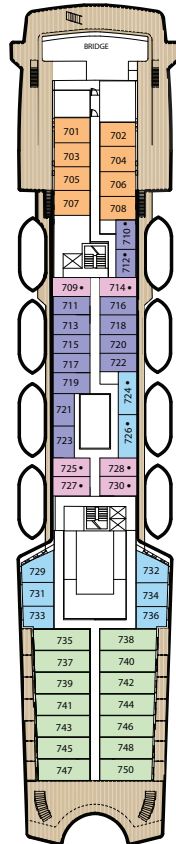

MV AEGEAN ODYSSEY

KEY

- Single cabins
- ▲ Third pullman berth in these cabins
- Third/fourth pullman berth in these cabins
- # Cabin for passengers with disabilities
- ☒ Elevator

OBSERVATION DECK

CATEGORY COLOURS

DOUBLE STATEROOM/CABINS

CAT A	Owner's Suite/Balcony
CAT B	Junior Suites/Balcony
CAT C	Deluxe Stateroom/Balcony
CAT D	Deluxe Stateroom/Balcony
CAT E	Deluxe Stateroom, Outside
CAT F	Deluxe Stateroom, Outside
CAT G	Premium Outside
CAT H	Premium Outside
CAT I*	Premium Outside
CAT J	Standard Outside
CAT K	Premium Inside
CAT L	Premium Inside
CAT M	Standard Inside

LIDO DECK

BRIDGE DECK

PROMENADE DECK

BELVEDERE DECK

COLUMBUS DECK

MARCO POLO DECK

SHIP'S SPECIFICATION

Ship's Tonnage	11,563
Length	461 Feet
Beam	67 feet
Draft	20.5 feet
Cruising Speed	18 knots
Passenger Decks	7
Stabilizers	2
Passenger Staterooms/Cabins	216
Passengers, lower beds	386
Classification	Lloyd's Register Society London
Ship's Registry	Malta

SHIP'S AMENITIES

- 2 Restaurants plus outdoor terrace dining
- 3 Lounges
- 4 Bars
- Lecture Theatre
- Library
- Shop
- Internet Centre
- Outdoor pool
- Athena Health Spa
- Beauty Salon
- Medical Center
- Telephone, Fax and E-mail via satellite
- Satellite TV, Hair Dryer and Personal Safe in every cabin