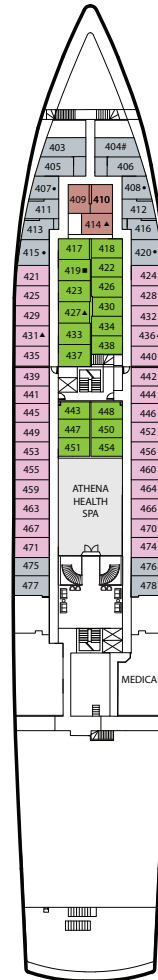

MV AEGEAN ODYSSEY

KEY

- Single cabins
- ▲ Third pullman berth in these cabins
- Third/fourth pullman berth in these cabins
- # Cabin for passengers with disabilities
- ☒ Elevator

OBSERVATION DECK

CATEGORY COLOURS

DOUBLE STATEROOM/CABINS

CAT A	Owner's Suite/Balcony
CAT B	Junior Suites/Balcony
CAT C	Deluxe Stateroom/Balcony
CAT D	Deluxe Stateroom/Balcony
CAT E	Deluxe Stateroom, Outside
CAT F	Deluxe Stateroom, Outside
CAT G	Premium Outside
CAT H	Premium Outside
CAT I*	Premium Outside
CAT J	Standard Outside
CAT K	Premium Inside
CAT L	Premium Inside
CAT M	Standard Inside

LIDO DECK

BRIDGE DECK

PROMENADE DECK

BELVEDERE DECK

COLUMBUS DECK

MARCO POLO DECK

SHIP'S SPECIFICATION

Ship's Tonnage	11,563
Length	461 Feet
Beam	67 feet
Draft	20.5 feet
Cruising Speed	18 knots
Passenger Decks	7
Stabilizers	2
Passenger Staterooms/Cabins	216
Passengers, lower beds	386
Classification	Lloyd's Register Society London
Ship's Registry	Malta

SHIP'S AMENITIES

- 2 Restaurants plus outdoor terrace dining
- 3 Lounges
- 4 Bars
- Lecture Theatre
- Library
- Shop
- Internet Centre
- Outdoor pool
- Athena Health Spa
- Beauty Salon
- Medical Center
- Telephone, Fax and E-mail via satellite
- Satellite TV, Hair Dryer and Personal Safe in every cabin