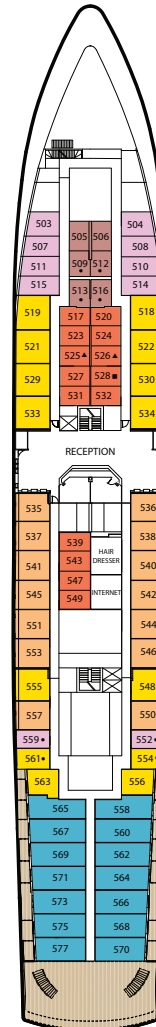

MV AEGEAN ODYSSEY

KEY

- Single cabins
- ▲ Third pullman berth in these cabins
- Third/fourth pullman berth in these cabins
- # Cabin for passengers with disabilities
- ☒ Elevator

OBSERVATION DECK

CATEGORY COLOURS

DOUBLE STATEROOM/CABINS

CAT A	Owner's Suite/Balcony
CAT B	Junior Suites/Balcony
CAT C	Deluxe Stateroom/Balcony
CAT D	Deluxe Stateroom/Balcony
CAT E	Deluxe Stateroom, Outside
CAT F	Deluxe Stateroom, Outside
CAT G	Premium Outside
CAT H	Premium Outside
CAT I*	Premium Outside
CAT J	Standard Outside
CAT K	Premium Inside
CAT L	Premium Inside
CAT M	Standard Inside

LIDO DECK

BRIDGE DECK

PROMENADE DECK

BELVEDERE DECK

COLUMBUS DECK

MARCO POLO DECK

SHIP'S SPECIFICATION

Ship's Tonnage	11,563
Length	461 Feet
Beam	67 feet
Draft	20.5 feet
Cruising Speed	18 knots
Passenger Decks	7
Stabilizers	2
Passenger Staterooms/Cabins	216
Passengers, lower beds	386
Classification	Lloyd's Register Society London
Ship's Registry	Malta

SHIP'S AMENITIES

- 2 Restaurants plus outdoor terrace dining
- 3 Lounges
- 4 Bars
- Lecture Theatre
- Library
- Shop
- Internet Centre
- Outdoor pool
- Athena Health Spa
- Beauty Salon
- Medical Center
- Telephone, Fax and E-mail via satellite
- Satellite TV, Hair Dryer and Personal Safe in every cabin